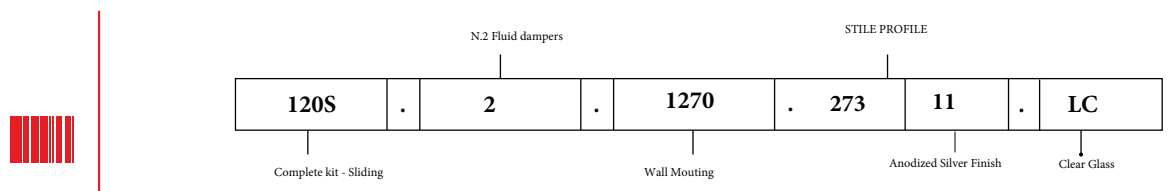

120

COMPLETE DOOR AND TRACK SYSTEMS

MEASUREMENTS DESCRIPTION

1270 / WALL MOUNT

1270

EXAMPLE