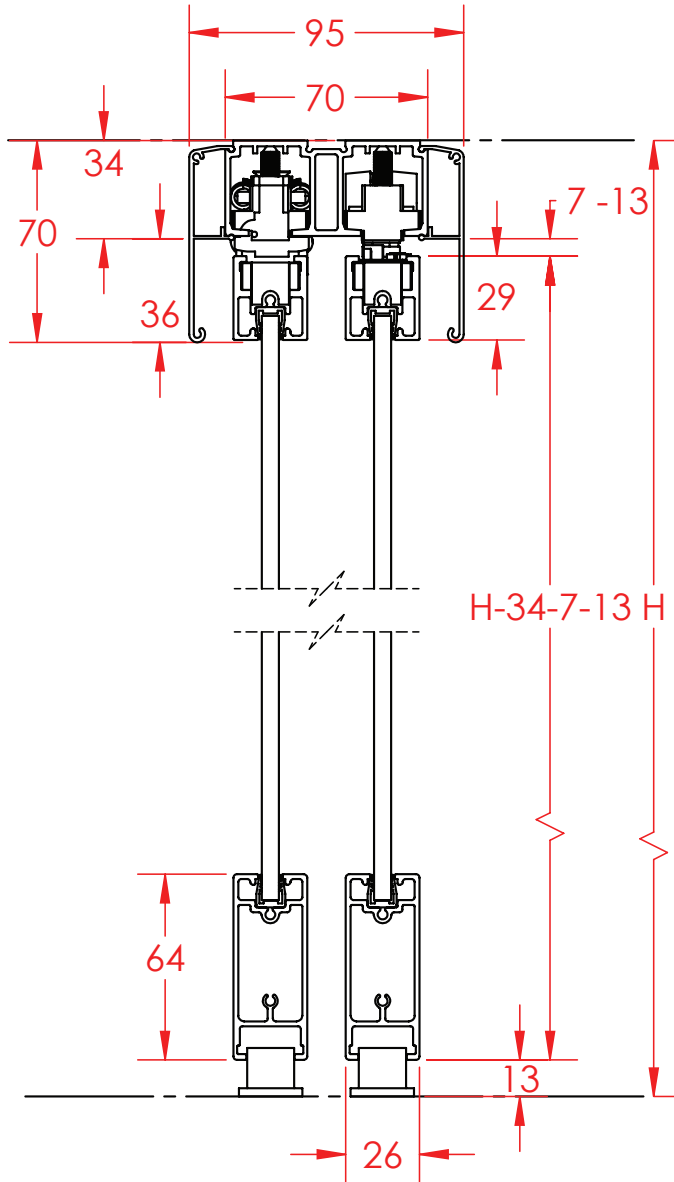

120

COMPLETE DOOR AND TRACK SYSTEMS

MEASUREMENTS DESCRIPTION

1259 - WALL MOUNT

1259

EXAMPLE

120

COMPLETE DOOR AND TRACK SYSTEMS

MEASUREMENTS DESCRIPTION

1270 / WALL MOUNT

1270

EXAMPLE

**120** COMPLETE DOOR AND TRACK SYSTEMS

MEASUREMENTS DESCRIPTION

1285 / DOUBLE UNDER MOUNT

1285