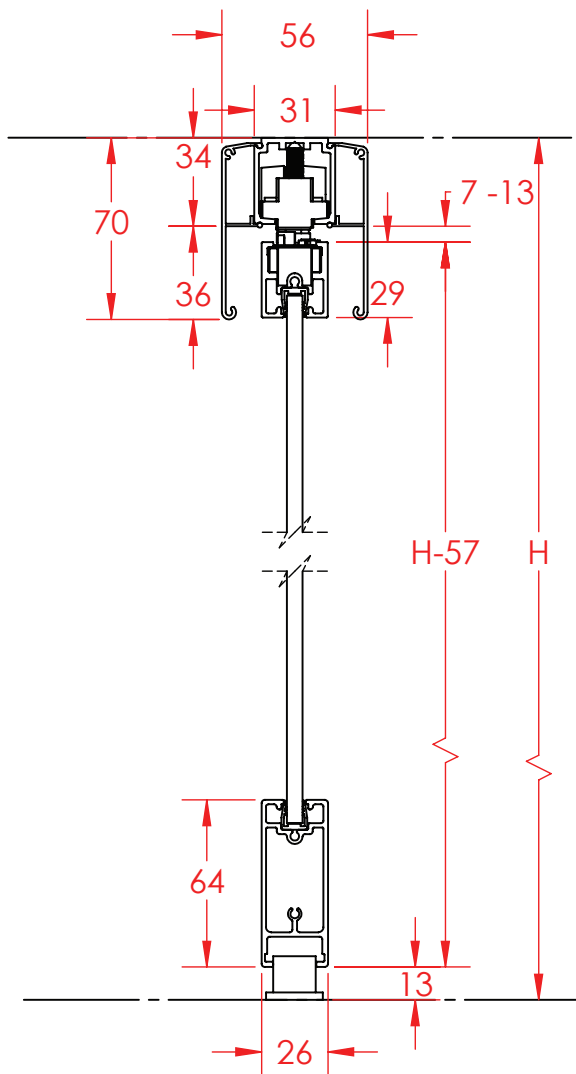

120 COMPLETE DOOR AND TRACK SYSTEMS

MEASUREMENTS DESCRIPTION

1280 / SINGLE UNDERMOUNT

1280

EXAMPLE

N.2 Fluid dampers		STILE PROFILE								
120S	.	2	.	1280	.	273	.	11	.	LC
Complete kit - Sliding				Single Under Mouting				Anodized Silver Finish		Clear Glass