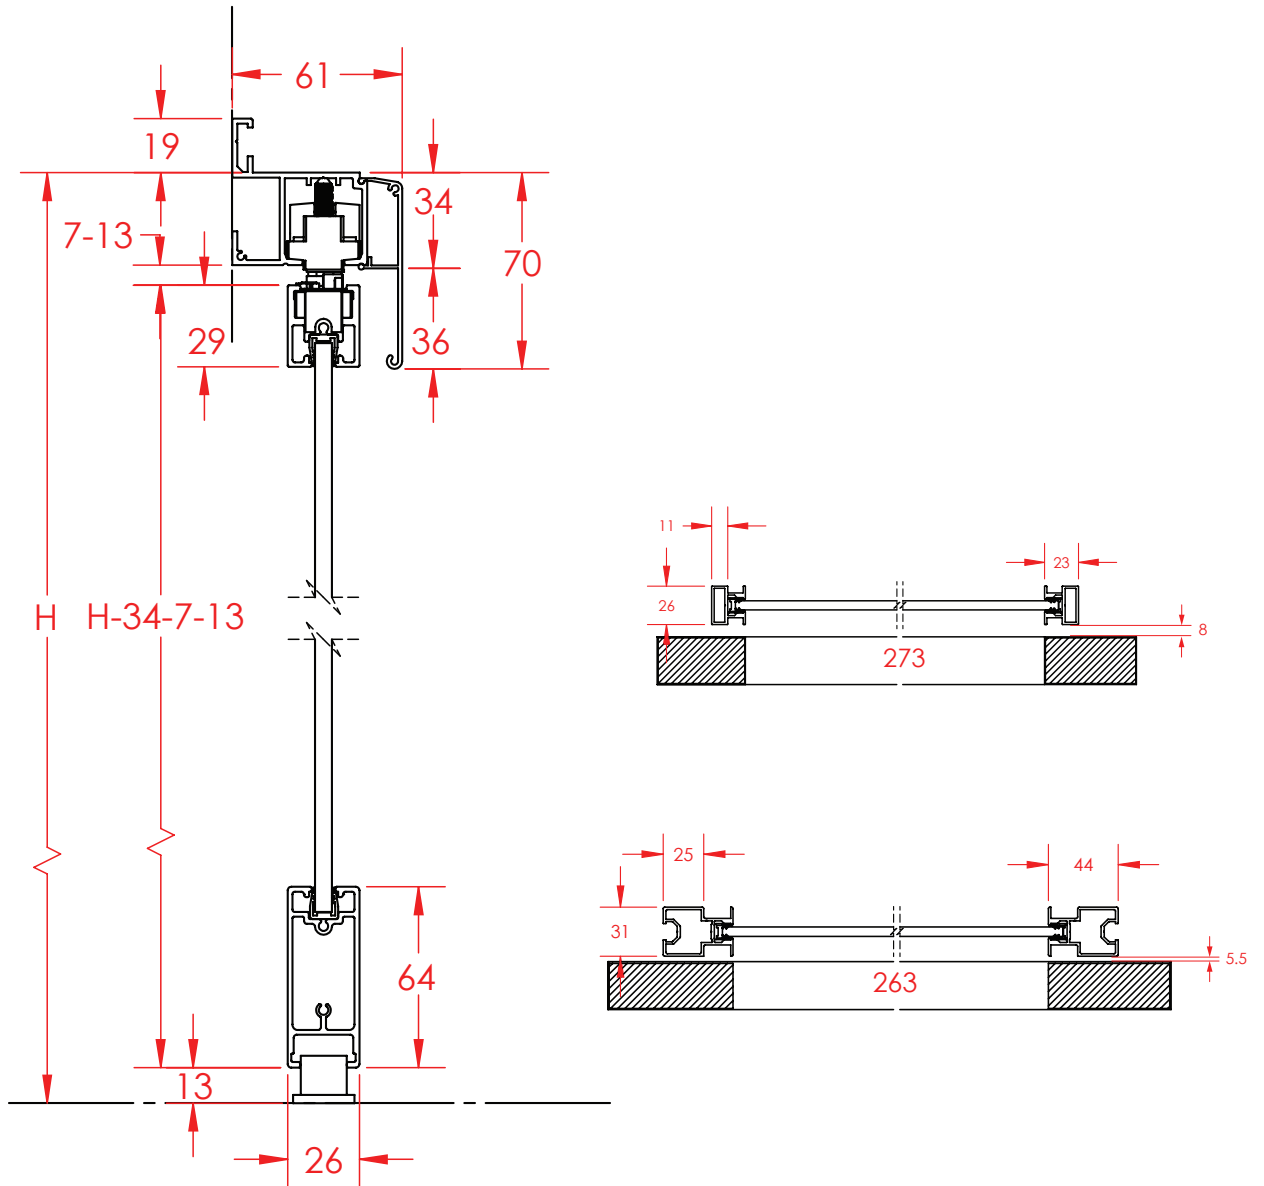

The frame for aluminium and glass doors.

LINEAR INTERIOR SYSTEMS INC.

120 SERIES SYSTEM

770 mm ÷ 1500 mm

Max 3000 mm

Max 80 kg

120

COMPLETE DOOR AND TRACK SYSTEMS

MEASUREMENTS DESCRIPTION

1259 - WALL MOUNT

1259

EXAMPLE

120

COMPLETE DOOR AND TRACK SYSTEMS

MEASUREMENTS DESCRIPTION

1270 / WALL MOUNT

1270

EXAMPLE

**120** COMPLETE DOOR AND TRACK SYSTEMS

MEASUREMENTS DESCRIPTION

1285 / DOUBLE UNDER MOUNT

1285