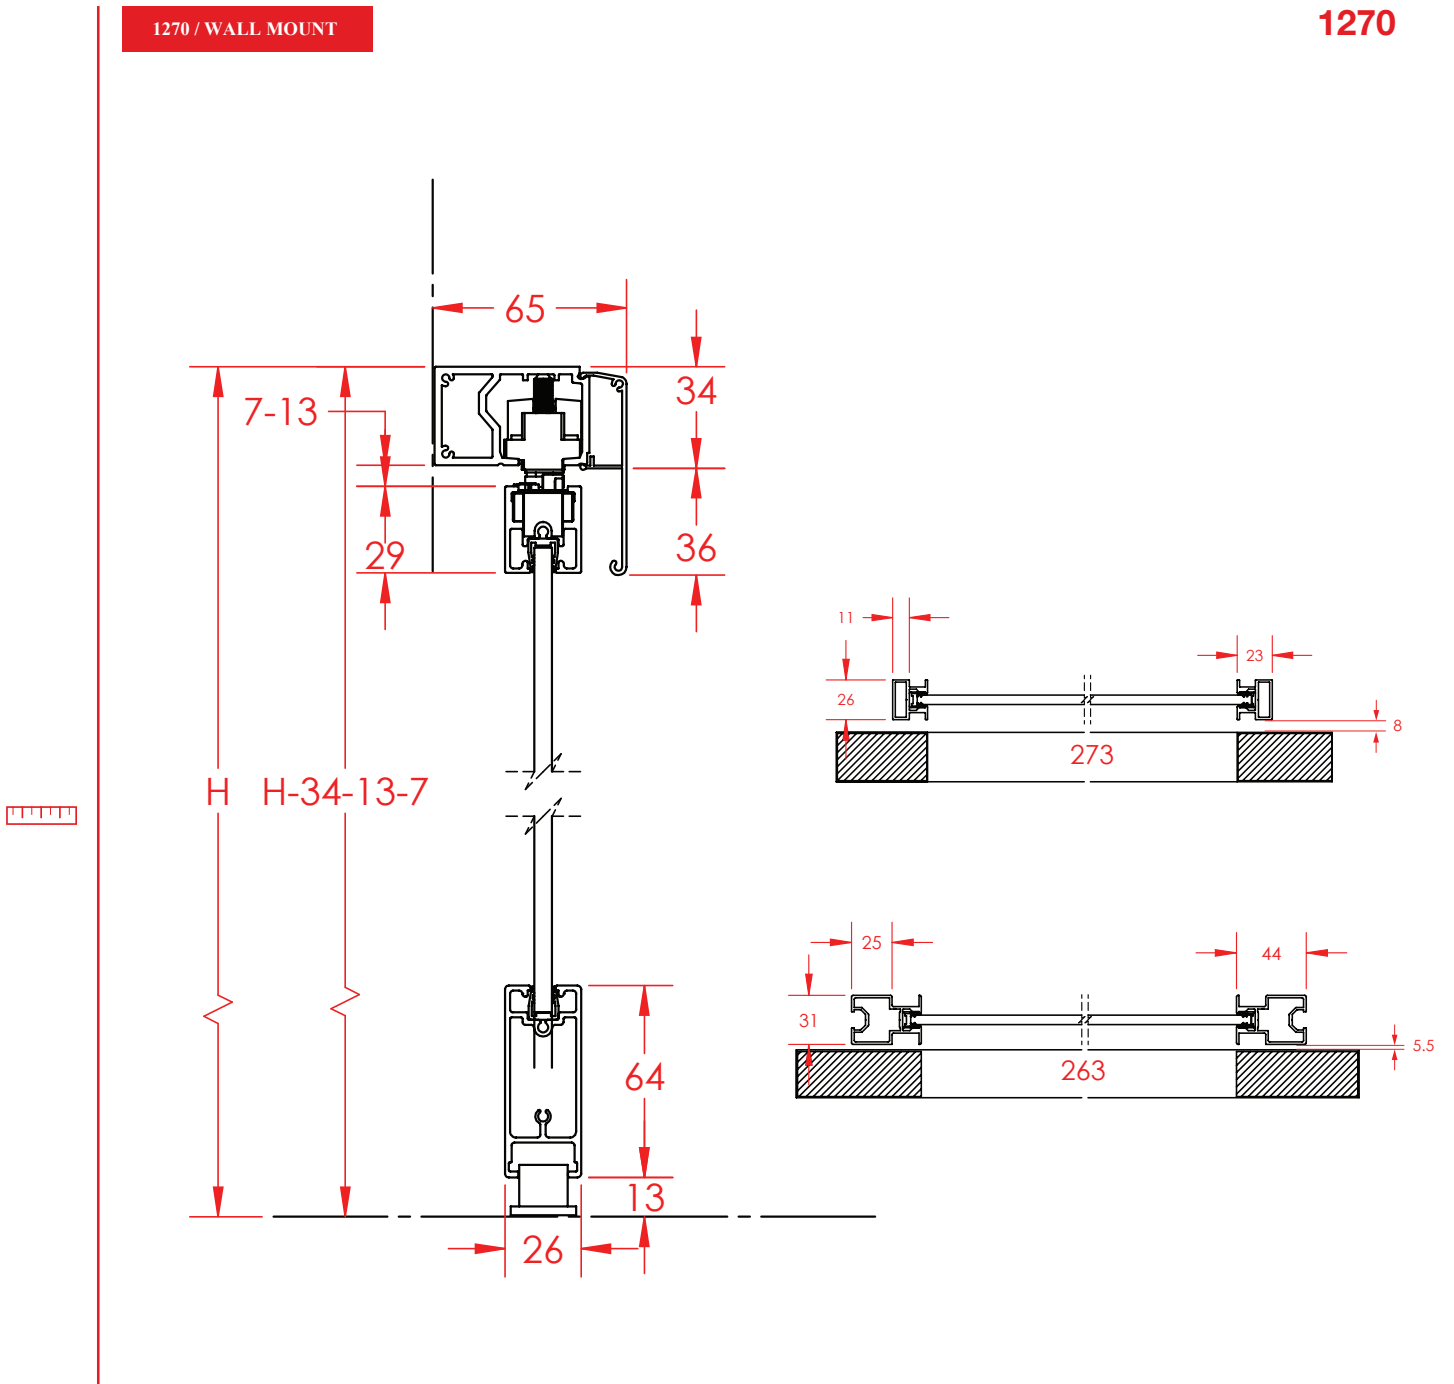

The frame for aluminium and glass doors.

LINEAR INTERIOR SYSTEMS INC.

120 SERIES SYSTEM

770 mm ÷ 1500 mm

Max 3000 mm

Max 80 kg

120

COMPLETE DOOR AND TRACK SYSTEMS

MEASUREMENTS DESCRIPTION

1259 - WALL MOUNT

1259

EXAMPLE

120

COMPLETE DOOR AND TRACK SYSTEMS

MEASUREMENTS DESCRIPTION

1270 / WALL MOUNT

1270

EXAMPLE

**120** COMPLETE DOOR AND TRACK SYSTEMS

MEASUREMENTS DESCRIPTION

1285 / DOUBLE UNDER MOUNT

1285