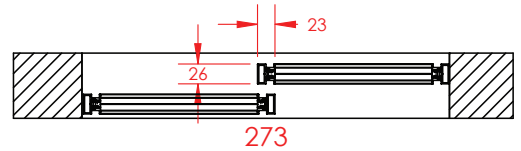

MEASUREMENTS DESCRIPTION

1270 / WALL MOUNT

1270

EXAMPLE

**120** COMPLETE DOOR AND TRACK SYSTEMS

MEASUREMENTS DESCRIPTION

1285 / DOUBLE UNDER MOUNT

1285