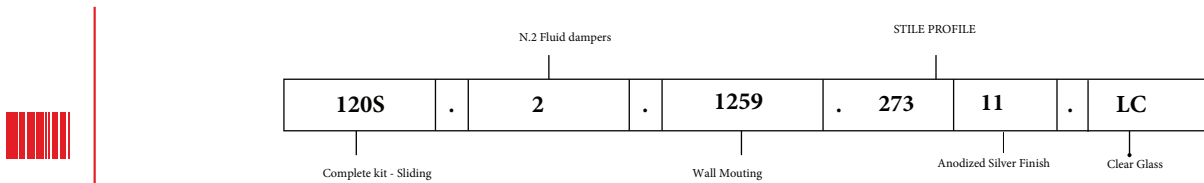

120 COMPLETE DOOR KIT

LIN Complete kit	
120S	DOOR PANEL (Sliding Aluminum Door)
120F	FIX DOOR PANEL (Fix Aluminum Door)
	.
	1 N.2 Standard stoppers
	2 N.2 Fluid dampers Eclettica
	.
	1259 W – Wall
	1280 C – Ceiling
	1285 C2 – Ceiling (Double)
	.
	273 STILE 273 - 1 " Thick Profile
	263 STILE 263 - 1 3/16" Thick Profile with Gasket

Tracks ALUMINUM FINISHES CODES

CODE	FINISH COLOR		
3 11 0.0		11 AS	Anodized Silver
3 15 0.0		15 PB	Painted Black
3 28 0.0		28 MG	Metal Grey
3 30 0.0		30 G	Graphite
3 32 0.0		32 PW	Painted White
3 39 0.0		39 WR	White Rall 9002
			STANDARD
			SPECIAL

Glass GLASS FINISHES

CODE	FINISH COLOR		
.. LC		Clear	STANDARD
.. LF		Frosted	STANDARD
.. LB		Clear Bronze	SPECIAL
.. LG		Clear Grey	
.. SW		Super White	
.. RG		Reeded Glass	

EXAMPLE