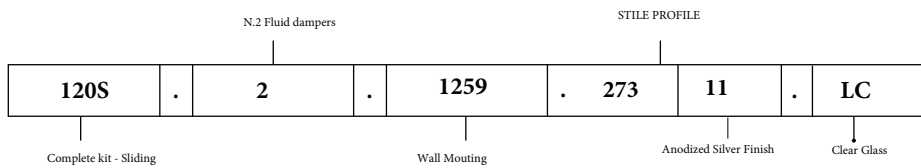

120

COMPLETE DOOR AND TRACK SYSTEMS

MEASUREMENTS DESCRIPTION

1259 - WALL MOUNT

1259

EXAMPLE

120

COMPLETE DOOR AND TRACK SYSTEMS