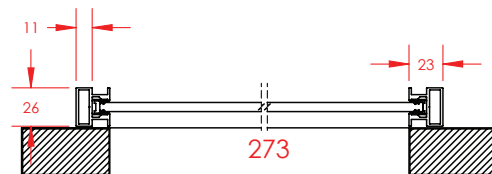

**120** COMPLETE DOOR AND TRACK SYSTEMS

MEASUREMENTS DESCRIPTION

1280 / SINGLE UNDERMOUNT

1280

EXAMPLE

N.2 Fluid dampers		STILE PROFILE								
120S	.	2	.	1280	.	273	.	11	.	LC
Complete kit - Sliding				Single Under Mouting				Anodized Silver Finish		Clear Glass