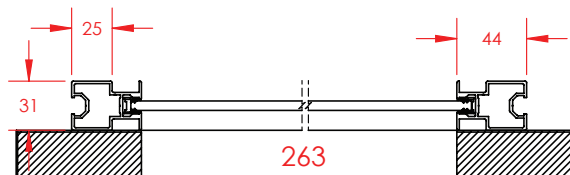

**120** COMPLETE DOOR AND TRACK SYSTEMS

MEASUREMENTS DESCRIPTION

1280 / SINGLE UNDERMOUNT

1280

EXAMPLE

N.2 Fluid dampers		STILE PROFILE								
120S	.	2	.	1280	.	273	.	11	.	LC
Complete kit - Sliding				Single Under Mouting				Anodized Silver Finish		Clear Glass