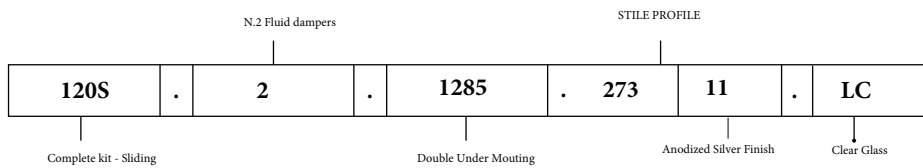

120 COMPLETE DOOR AND TRACK SYSTEMS

MEASUREMENTS DESCRIPTION

1285 / DOUBLE UNDER MOUNT

1285

EXAMPLE