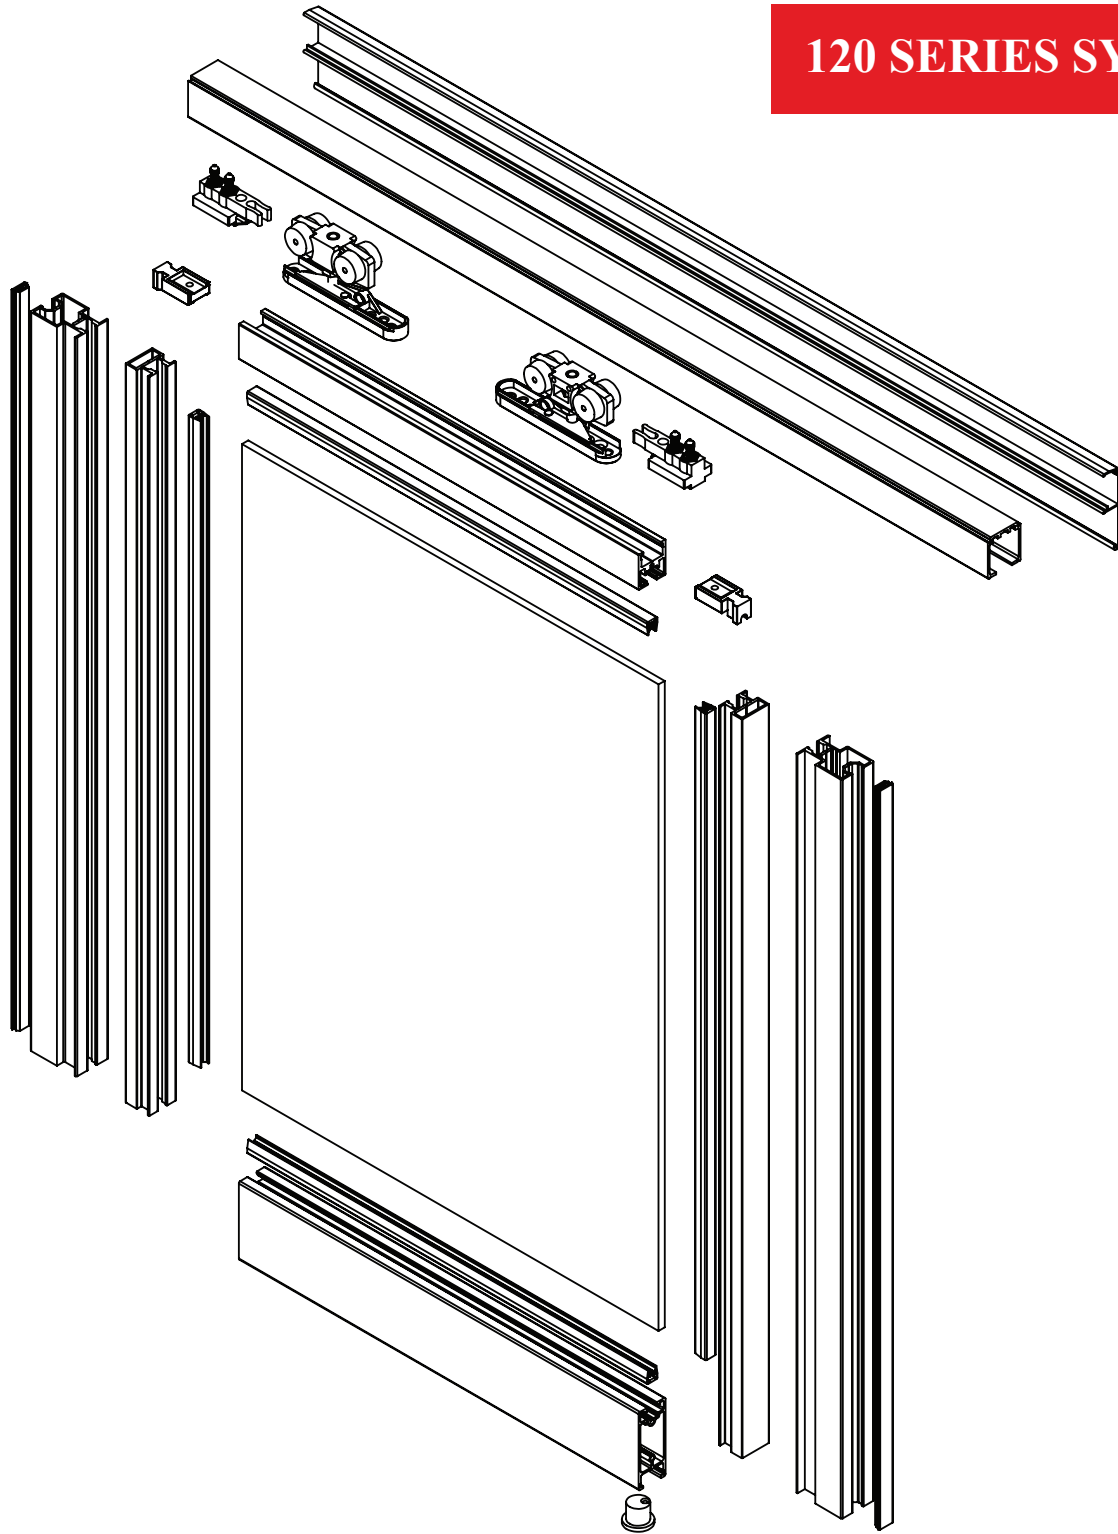

The frame for aluminium and glass doors.

LINEAR INTERIOR SYSTEMS INC.

120 SERIES SYSTEM

770 mm ÷ 1500 mm

Max 3000 mm

Max 80 kg